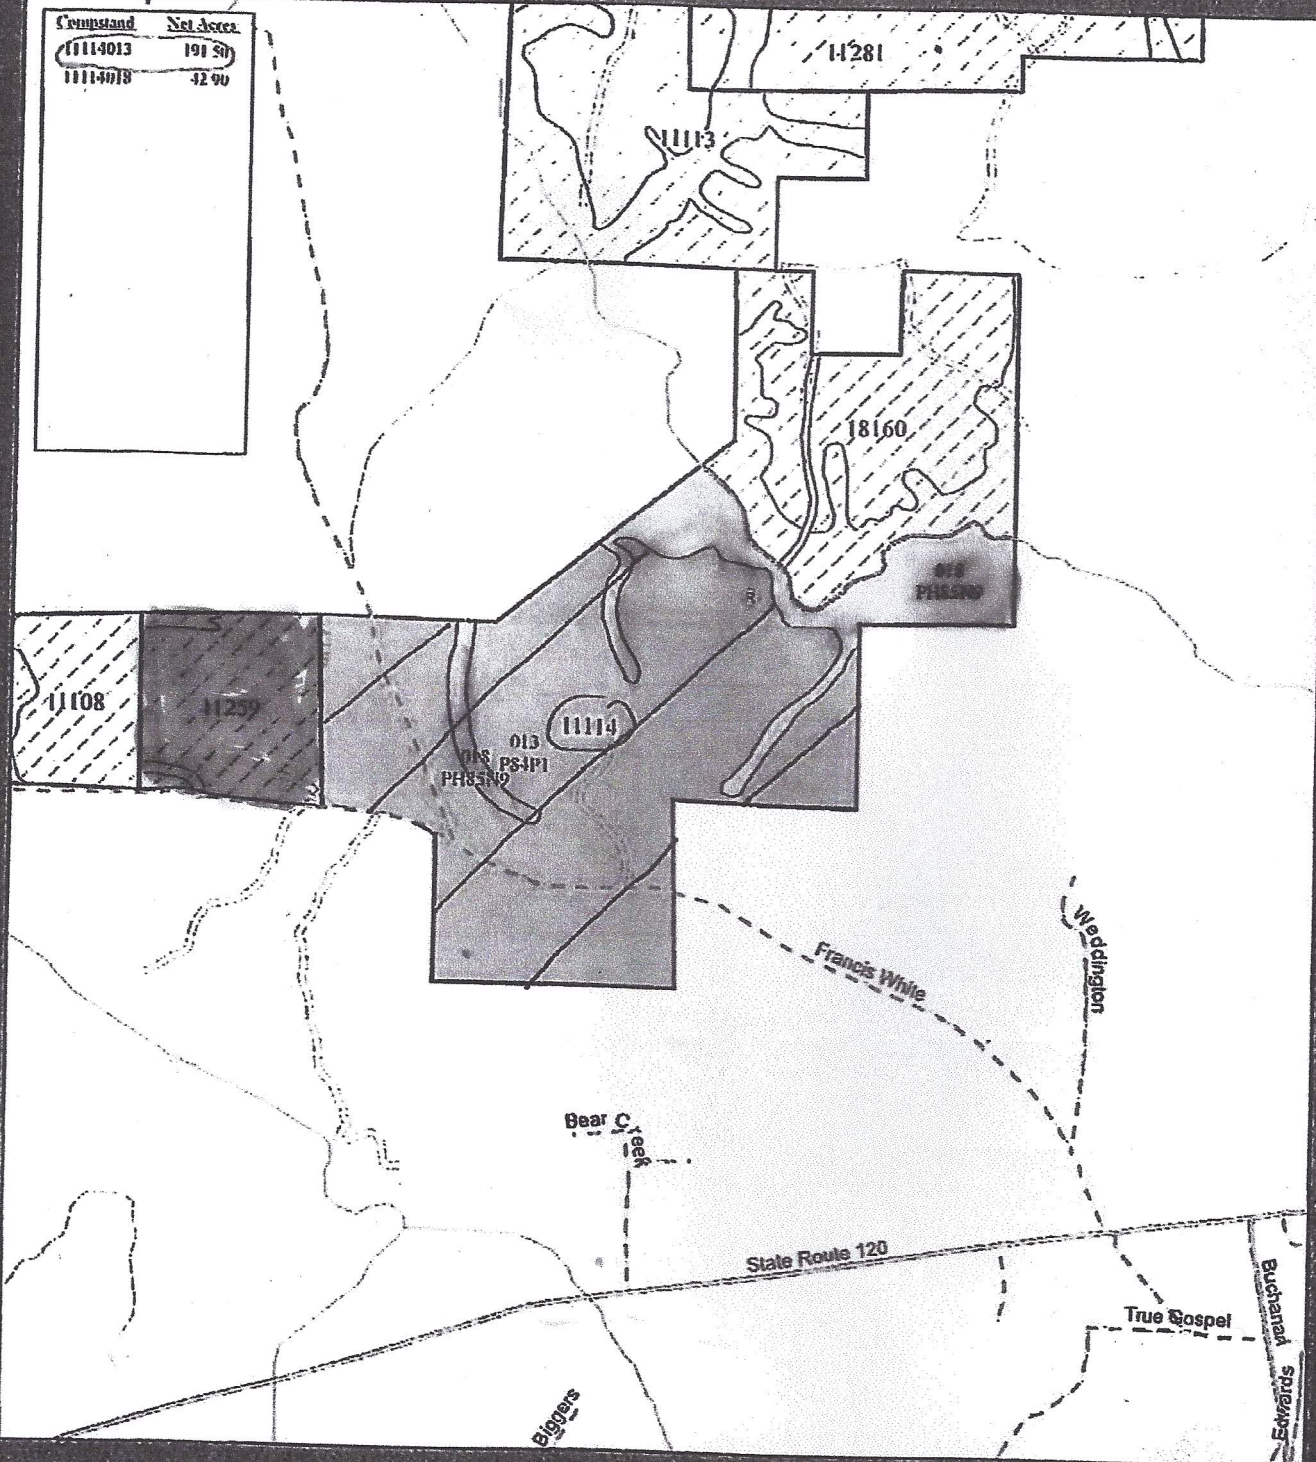

Compstand	Net Acres
11114013	191.50
11114018	42.90

**Compartment: 11114**

**Stand Type**

Date: 5/28/2014  
 Printed By: PackageGenerator  
 1 inch = 0.25 miles

**County: GA-Haralson**

- Hardwood
- Pine
- Pine/Hardwood
- Transition
- Other